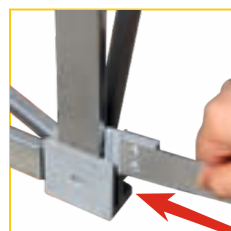

POPC 1

POPC 2

EXTRUSION: SILVER COLOR (ANODIZED) ALUMINIUM

& 18 mm. thick laminate hardboard

ITEM CODE	COUNTER SIZE	FRONT PANEL	SIDE PANELS
POPC 2	1270 x 420 mm	935 x 900 mm	(320X2) x 900 mm
POPC 1	890 x 410 mm	425 x 900 mm	(320X2) x 900 mm