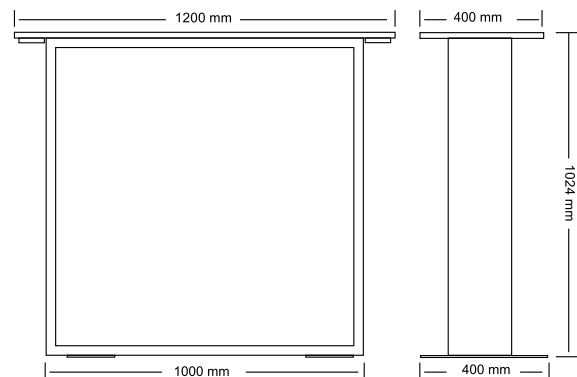

Indoor - Innenbereich

- Main body based on FF200 - 200 mm sturdy textile profiles.
- Silver anodised aluminium profiles in E6/EV1.
- Edgelit display area. Integrated LED modules on profiles.
- Suitable for double sided use.
- 400x1200x18 mm MDF (Medium-density Fiberboard) counter top.
- 1024 mm total height.
- Two steel feet for extra stability.
- Suitable for printed SEG-textile banners.
- No tools needed for mounting.
- Carry bag included. Optional trolley type transport case.

- Hauptkörper basierend auf FF200 - 200 mm stabile Textilprofile.
- Silber eloxierte Aluminiumprofile in E6/EV1.
- Randbeleuchteter Anzeigebereich. Integrierte LED-Module auf Profilen.
- Für beidseitigen Einsatz geeignet.
- Arbeitsplatte aus 400 x 1200 x 18 mm MDF (mitteldichte Faserplatte).
- 1024 mm Gesamthöhe.
- Zwei Stahlfüße für zusätzliche Stabilität.
- Geeignet für bedruckte SEG-Textilbanner.
- Für die Montage ist kein Werkzeug erforderlich.
- Inklusive Tragetasche. Optionaler Trolley-Transportkoffer.

EXTRUSION: SILVER COLOR (ANODIZED) ALUMINIUM
& 18 mm. thick laminate hardboard

ITEM CODE	COUNTER SIZE
PANO TEX 100100 LED	1200 mm x 1024 mm x 400 mm