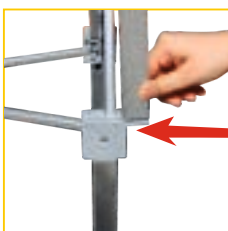

POPC 1

POPC 2

EXTRUSION: SILVER COLOR (ANODIZED) ALUMINIUM

& 18 mm. thick laminate hardboard

ITEM CODE	COUNTER SIZE	FRONT PANEL	SIDE PANELS
POPC 2	1270 x 420 mm	935 x 900 mm	(320X2) x 900 mm
POPC 1	890 x 410 mm	425 x 900 mm	(320X2) x 900 mm