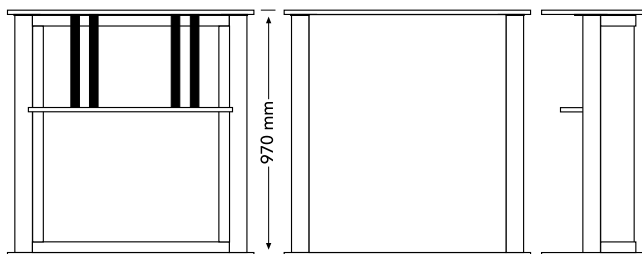

EXTRUSION: SILVER COLOR (ANODIZED) ALUMINIUM

18 mm. thick laminate hardboard

ITEM CODE	FRONT PANEL
CD 1	930 x 930 mm